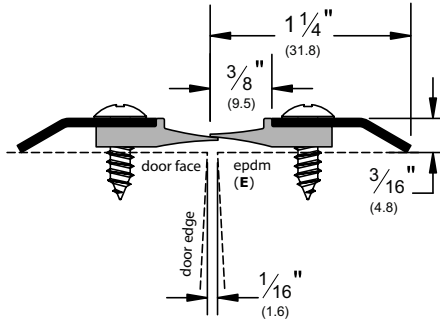

## Pemko Meeting Stile Gasketing: Split Astragals

The global leader in  
door opening solutions

**305SSE**

AVAILABLE FINISHES: SS (#4)

HEIGHT: 3/16" (4.8 mm)

PROFILE WIDTH: 1-3/4" (44.4 mm)

TOTAL WIDTH WITH INSERT: 2-1/2" (63.6 mm)