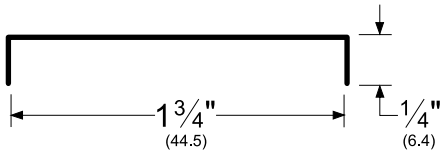

Architectural Door Accessories

ASSA ABLOY

Pemko Door Bottoms: Door Top Weatherstrip

The global leader in
door opening solutions

_344

AVAILABLE FINISHES: **B, PA**

AVAILABLE LENGTHS: **36", 48"**

WIDTH: **1-3/4" (44.5 mm)**

HEIGHT: **1/4" (6.4 mm)**

B (Mill Finish Extruded Bronze [Brass])

PA (Painted Aluminum)

TITLE:
PREPARED FOR:
PREPARED BY:
DATE:
COMMENTS: