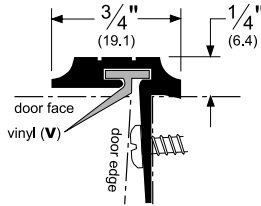

Architectural Door Accessories

ASSA ABLOY

Pemko Astragals & Meeting Stiles: "T" and Overlapping Astragals

The global leader in
door opening solutions

356_V

AVAILABLE FINISHES: **A**, **BDG**, **D**, **PW**, **SN**
PROFILE WIDTH: **3/4"** (19.1 mm)
HEIGHT: **1/4"** (6.4 mm)