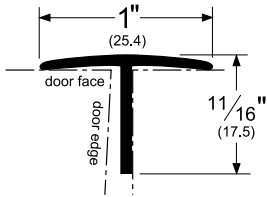

## Pemko Astragals & Meeting Stiles: "T" and Overlapping Astragals

**359\_**

AVAILABLE FINISHES: **A, BDG, D**  
PROFILE WIDTH: **1" (25.4 mm)**  
HEIGHT: **11/16" (17.5 mm)**

**A** (Mill Finish Aluminum)  
**BDG** (Bright Dip Gold Anodized Aluminum)  
**D** (Dark Bronze Anodized Aluminum)