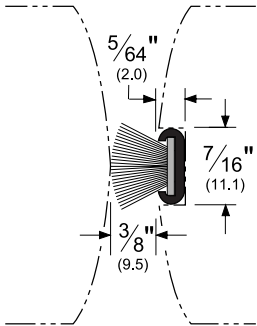

Architectural Door Accessories

ASSA ABLOY

Pemko Astragals & Meeting Stiles:
Meeting Stile Gasketing

The global leader in
door opening solutions

_372P

PROFILE WIDTH: $5/64"$ (2.0 mm)

INSERT: $3/8"$ (9.5 mm) pile

TOTAL WIDTH WITH INSERT: $29/64"$ (11.5 mm)

HEIGHT: $7/16"$ (11.1 mm)

TITLE:

PREPARED FOR:

PREPARED BY:

DATE:

COMMENTS: