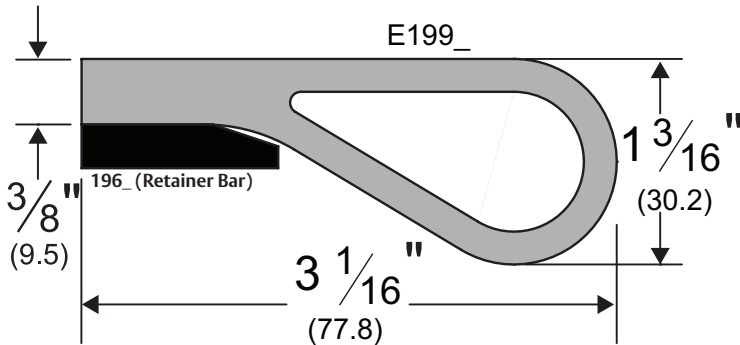

Architectural Door Accessories

ASSA ABLOY

Pemko Door Bottoms: Garage/Overhead Door Weatherstrip

The global leader in
door opening solutions

E199_

WIDTH: 3" (76.2 mm)

HEIGHT: 1-3/16" (30.2 mm)

E (Black EPDM, Solid)