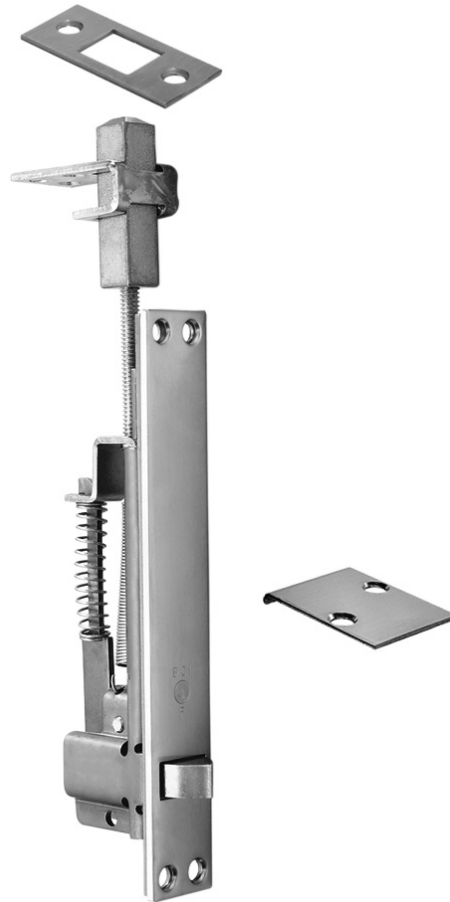

Rockwood 2840 - Automatic Flush Bolt, Top Bolt Only

Specifications:

MATERIAL:

Brass, Stainless Steel

FASTENERS:

10 ea. #8 x 3/4" Flat Head Combo Screws

Note: No plastic anchor required for top only

FEATURES:

- For metal doors
- Non-handed
- Fully automatic—opening active door retracts top and bottom bolts
- Low closing force
- Override feature prevents damage to doors or bolts if bolt heads are blocked from entering strikes
- Bolt head rods are adjustable up to 1 1/2"
- Thermal lock automatically locks the inactive door under high heat conditions due to fire

Available Finishes:

- US3/605
- US4/606
- US10/612
- US10B/613
- US10BE/613E
- US26/625
- US26D/626
- US32D/630

SIZE:

1" x 6 3/4"

WEIGHT:

1.2 lbs.

ANSI A156.3:

Type 25