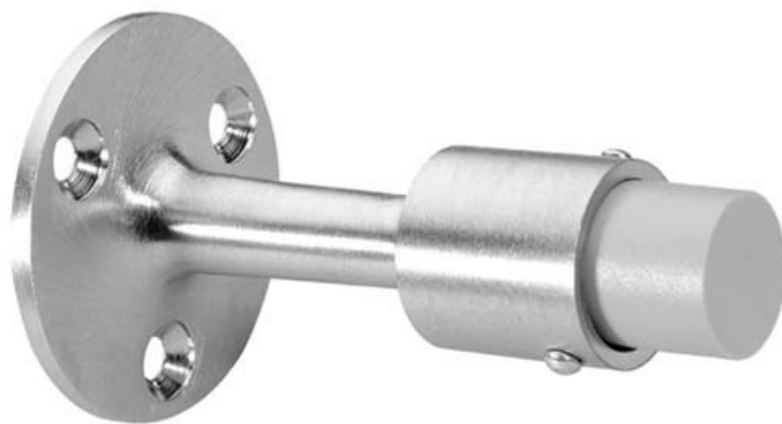

Rockwood 474 - Door Stop

Available Finishes:

- US3/605
- US4/606
- US10/612
- US10B/613
- US10BE/613E
- US26/625
- US26D/626

SIZE:

Base: $\varnothing 2 \frac{1}{4}$ "

Projection: $3 \frac{3}{4}$ "

WEIGHT:

0.6 lbs.

ANSI A156.16:

L02011

Specifications:

MATERIAL:

Cast Brass with DuraFlex Bumper

FASTENERS:

3 ea. #12 x 1 $\frac{1}{4}$ " Flat Head Wood Screws; 3 ea. Plastic Anchors