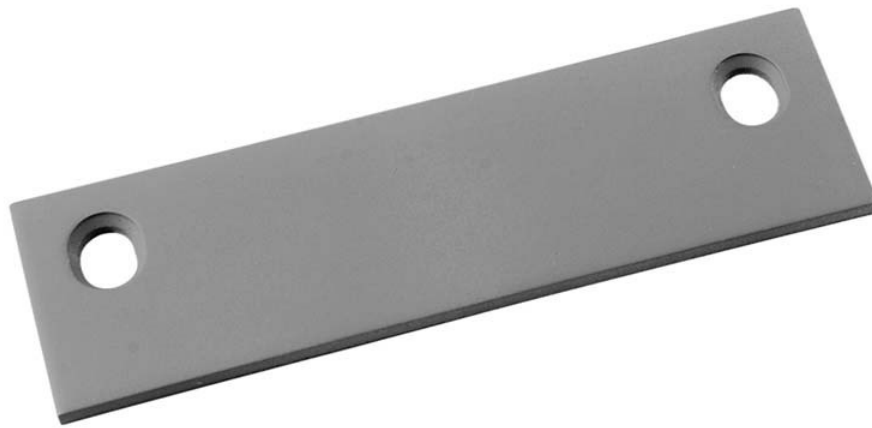

## Rockwood DHF5B - Square Door Hinge Filler Plate

### Available Finishes:

- Prime Coat

SIZE:  
1 1/2" x 5"

WEIGHT:  
7.2 lbs./25

PACK QTY:  
25

### Specifications:

**MATERIAL:**  
Steel

**FASTENERS:**  
2 ea. #12-24 x 1/2" Flat Head Machine Screws

**OTHER:**  
For handed doors (beveled)