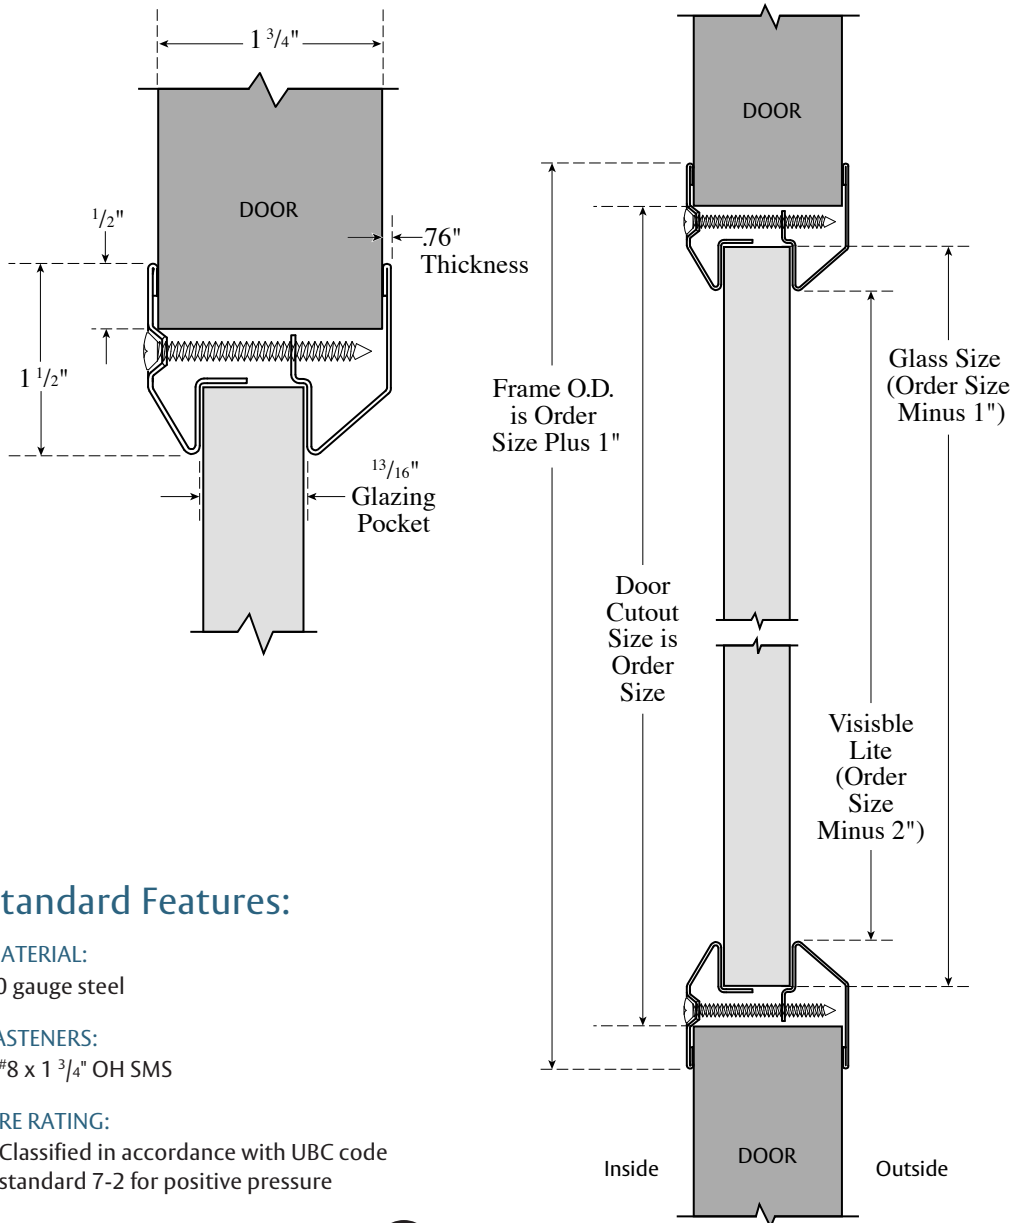

Experience a safer
and more open world

Rockwood LT-B3 Lite Kit

Standard Features:

MATERIAL:

20 gauge steel

FASTENERS:

- #8 x $1\frac{3}{4}$ " OH SMS

FIRE RATING:

- Classified in accordance with UBC code standard 7-2 for positive pressure

OPTIONS:

- Security screws
- Custom powder coats

Available Finishes:

- Beige (Beige Powder Coat)
- Dark Bronze (Dark Bronze Duranodic Powder Coat)
- Gray (Gray Primer Powder Coat)
- 10BE
- BSP (Black Suede Powder Coat)
- WSP (White Suede Powder Coat)
- Stock PC

Dimensions:

- Minimum Width: 4"
- Maximum Width: 38"
- Minimum Height: 5"
- Maximum Height: 82"

For $1\frac{3}{4}$ " Wood/Metal Doors

Glazing Pocket: $\frac{13}{16}$ "
For $\frac{5}{8}$ " to $\frac{3}{4}$ " Glass