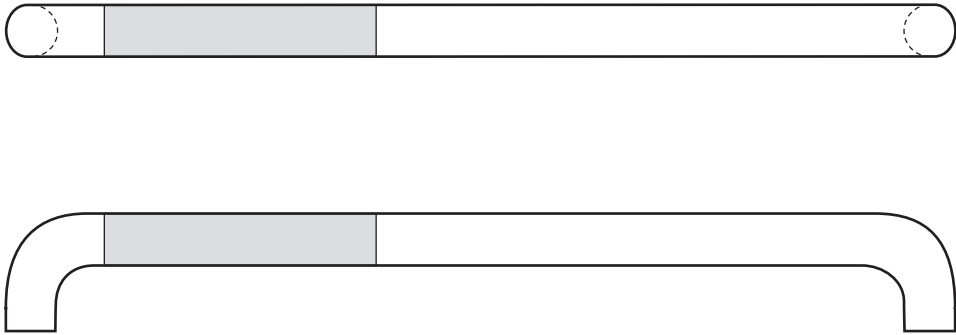

Architectural Door Accessories

ASSA ABLOY

The global leader in
door opening solutions

Rockwood RM3012 - NeoMetrix - Push Bar - 7" GripZone

Available Finishes:

- US3/605
- US9/611
- US32/629
- US32316

DIAMETER:
1"

CTC:
up to 36"

PROJECTION:
2 1/2"

Specifications:

MATERIAL:

Brass, Bronze, Stainless Steel

300 Main Street
Rockwood, Pennsylvania 15557
P: 800.458.2424 • F: 800.922.9212
www.rockwoodmfg.com • orders.rockwood@assaabloy.com