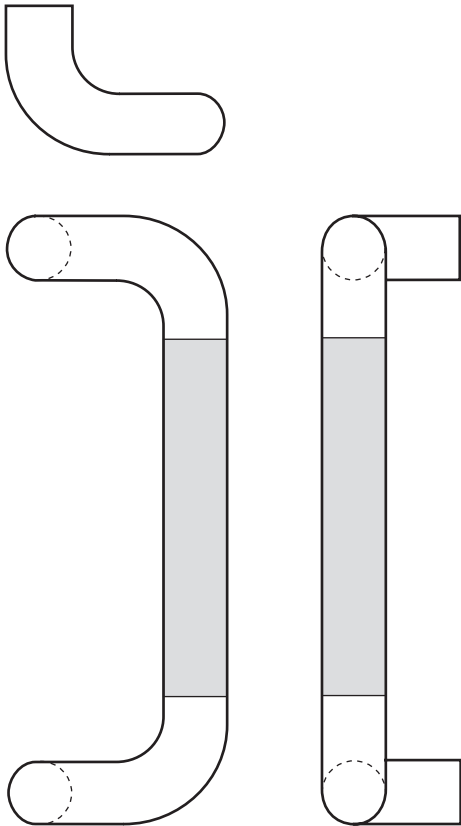

Architectural Door Accessories

ASSA ABLOY

The global leader in
door opening solutions

Rockwood RM3060 - NeoMetrix - Offset Pull with GripZone

Available Finishes:

- US3/605
- US9/611
- US32/629

DIAMETER:
1 1/2"

CTC:
Specify

PROJECTION:
3 1/2"

Specifications:

MATERIAL:
Brass, Bronze, Stainless Steel

300 Main Street
Rockwood, Pennsylvania 15557
P: 800.458.2424 • F: 800.922.9212
www.rockwoodmfg.com • orders.rockwood@assaabloy.com