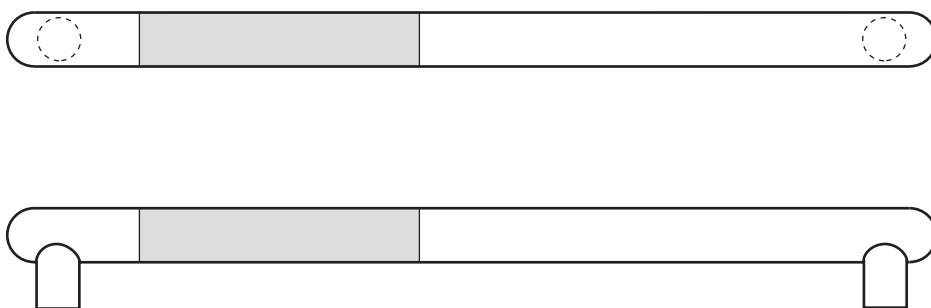

The global leader in
door opening solutions

Rockwood RM3226 - NeoTek - Push Bar - Round Ends

Available Finishes:

- US3/605
- US9/611
- US32/629

DIAMETER:
1 1/2"

CTC:
up to 36"

PROJECTION:
3 1/4"

Specifications:

MATERIAL:

Brass, Bronze, Stainless Steel

NOTE:

Post location on push bars can be located 1/8" from end for narrow and medium stile doors
and 1" from end for flush and wide stile doors

NOTE: If matching pulls to a previous job, please provide original PO or Order #.