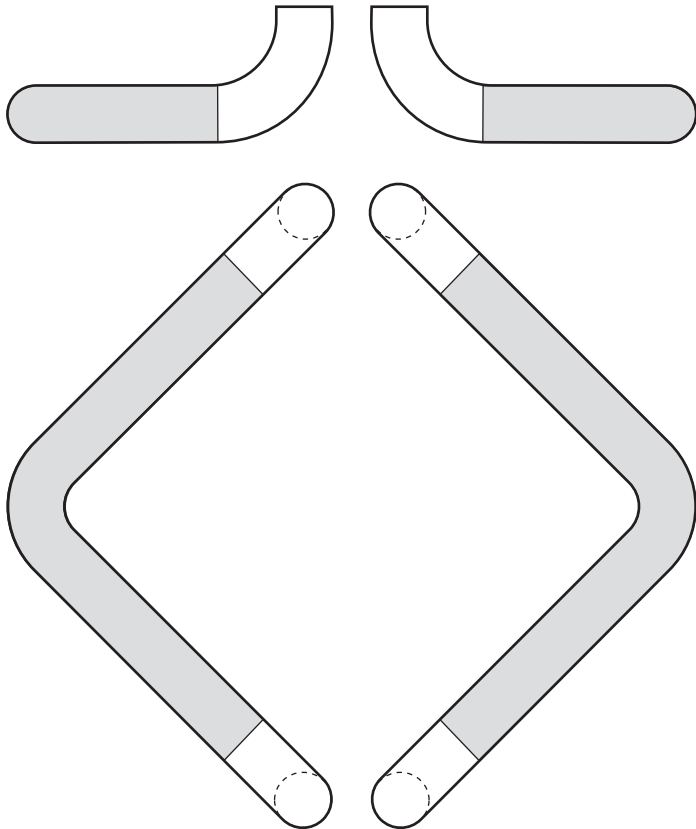

Architectural Door Accessories

ASSA ABLOY

The global leader in
door opening solutions

Rockwood RM415-15 - RightAngles - Angle Pull with GripZone

Available Finishes:

- US3/605
- US9/611
- US32/629
- US32MS
- US32316

DIAMETER:
1 1/4"

CTC:
15"

PROJECTION:
3"

Specifications:

MATERIAL:
Brass, Bronze, Stainless Steel

300 Main Street
Rockwood, Pennsylvania 15557
P: 800.458.2424 • F: 800.922.9212
www.rockwoodmfg.com • orders.rockwood@assaabloy.com