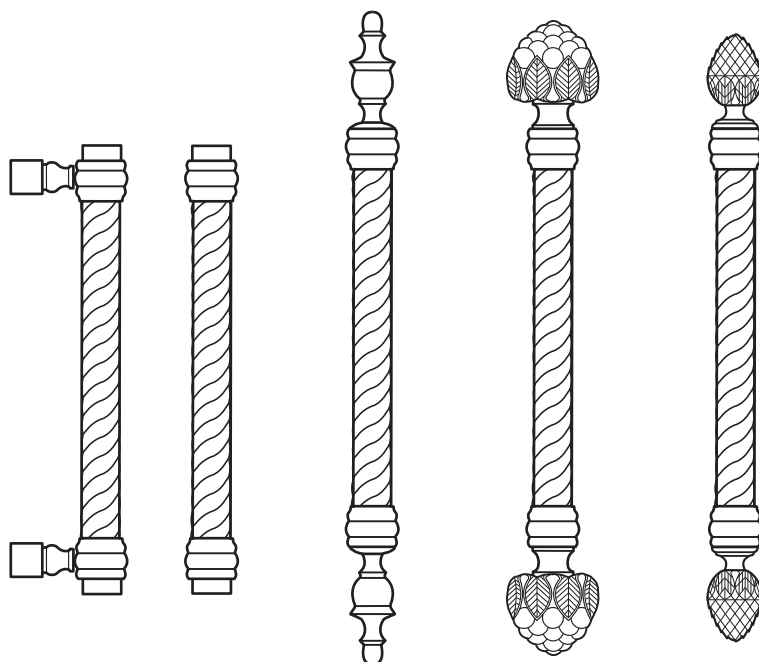

Architectural Door Accessories

ASSA ABLOY

The global leader in
door opening solutions

Rockwood RM5652 - Classic - Rope Grip Pull

Available Finishes:

- US3/605
- US4/606
- US10/612
- US10B/613
- US10BE/613E
- US15/619
- US15A/620
- US26/625
- US26D/626

MATERIAL SIZE:

CTC: Specify
Diameter: 1"
Projection: 2 ¹¹/₁₆"
Base Plate: No

Specifications:

MATERIAL:

Brass

ORDERING:

Select suffix finial style number to pull number; 1=Plain, 2=Urn, 3=Berry, 4=Pinecone (RM5652-2)