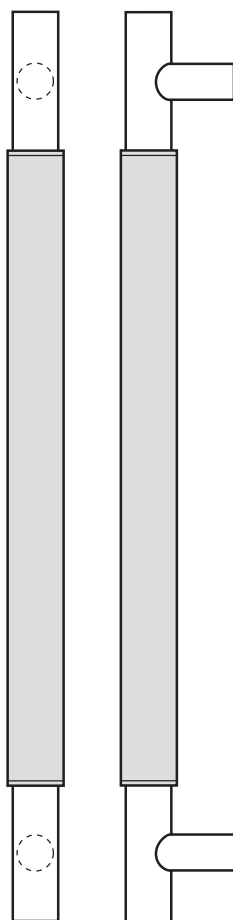

Rockwood RM6060 - English Bridle Leather - Long Straight Pull - Flat Ends

Available Finishes:

- US3/605
- US4/606
- US10/612
- US10B/613
- US10BE/613E
- US32/629
- US32D/630

DIAMETER:
1" metal grip,
about $\frac{1}{8}$ " additional
for leather

PROJECTION:
 $2\frac{3}{4}$ "

OVERALL:
36" to 96"

Specifications:

MATERIAL:

Brass, Bronze, Stainless Steel

OPTIONS:

- For optional mid-post, suffix the product number with "MP" (example: RM6060MP)
- Full wrap option is available up to 72" long (example: RM6060FW)
- Over 96" available on select finishes

NOTE:

Maximum leather length is 72"