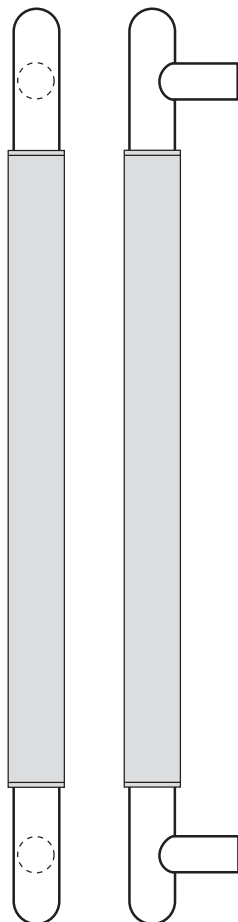

The global leader in
door opening solutions

Rockwood RM6082 - English Bridle Leather - Long Straight Pull - Round Ends

Available Finishes:

- US3/605
- US4/606
- US10/612
- US10B/613
- US10BE/613E
- US32/629
- US32D/630

DIAMETER:
1 1/2" metal grip,
about 1/8" additional
for leather

PROJECTION:
3 1/4"

OVERALL:
36" to 96"

Specifications:

MATERIAL:

Brass, Bronze, Stainless Steel

OPTIONS:

- For optional mid-post, suffix the product number with "MP" (example: RM6082MP)
- Full wrap option is available up to 72" long (example: RM6082FW)
- Over 96" available on select finishes

NOTE:

Maximum leather length is 72"