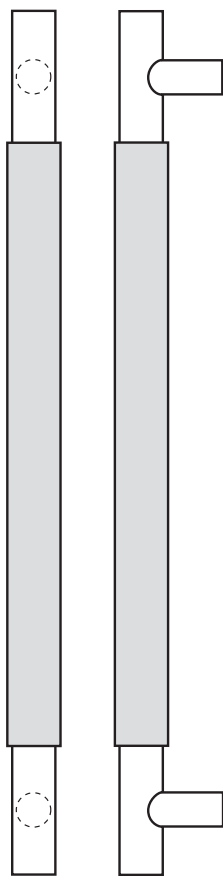

### Rockwood RM6160 - Upholstery Leather - Long Straight Pull - Flat Ends

#### Available Finishes:

- US3/605
- US4/606
- US10/612
- US10B/613
- US10BE/613E
- US32/629
- US32D/630

DIAMETER:  
1" metal grip,  
about  $\frac{1}{8}$ " additional  
for leather

PROJECTION:  
 $2 \frac{3}{4}$ "

OVERALL:  
36" to 96"

##### NOTE:

Maximum leather length is 72"