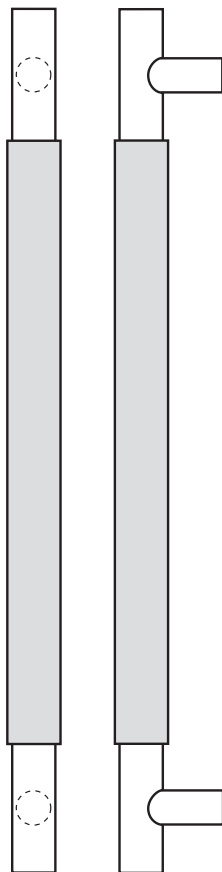

Rockwood RM6161 - Upholstery Leather - Long Straight Pull - Flat Ends

Available Finishes:

- US3/605
- US4/606
- US10/612
- US10B/613
- US10BE/613E
- US32/629
- US32D/630

DIAMETER:
1 1/4" metal grip,
about 1/8" additional
for leather

PROJECTION:
3"

OVERALL:
36" to 96"

Specifications:

MATERIAL:

Brass, Bronze, Stainless Steel

OPTIONS:

- For optional mid-post, suffix the product number with "MP" (example: RM6161MP)
- Over 96" available on select finishes
- Upholstery Leather colors are available in both Black and Dark Brown

NOTE:

Maximum leather length is 72"