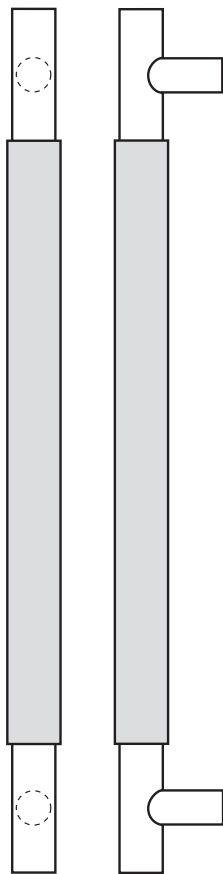

Rockwood RM6162 - Upholstery Leather - Long Straight Pull - Flat Ends

Available Finishes:

- US3/605
- US4/606
- US10/612
- US10B/613
- US10BE/613E
- US32/629
- US32D/630

DIAMETER:
1 1/2" metal grip,
about 1/8" additional
for leather

PROJECTION:
3 1/4"

OVERALL:
36" to 96"

Specifications:

MATERIAL:

Brass, Bronze, Stainless Steel

OPTIONS:

- For optional mid-post, suffix the product number with "MP" (example: RM6162MP)
- Over 96" available on select finishes
- Upholstery Leather colors are available in both Black and Dark Brown

NOTE:

Maximum leather length is 72"