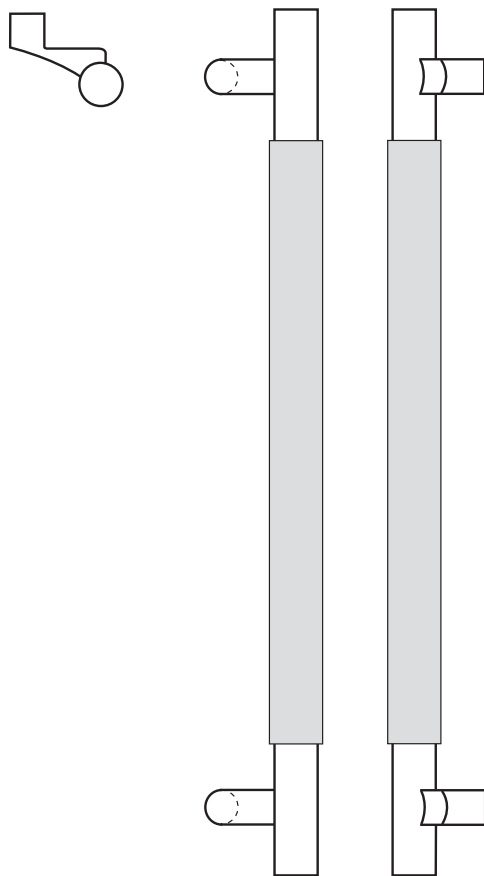

## Rockwood RM6170 - Upholstery Leather - Long Offset Pull - Flat Ends

### Available Finishes:

- US3/605
- US4/606
- US10/612
- US10B/613
- US10BE/613E
- US32/629
- US32D/630

DIAMETER:  
1" metal grip,  
about  $\frac{1}{8}$ " additional  
for leather

PROJECTION:  
2  $\frac{1}{2}$ "

OVERALL:  
36" to 96"