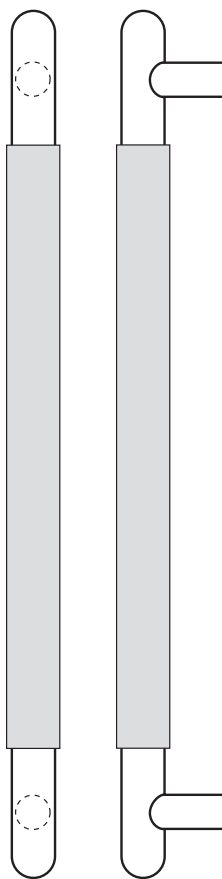

### Rockwood RM6180 - Upholstery Leather - Long Straight Pull - Round Ends

#### Available Finishes:

- US3/605
- US4/606
- US10/612
- US10B/613
- US10BE/613E
- US32/629
- US32D/630

DIAMETER:  
1" metal grip,  
about  $\frac{1}{8}$ " additional  
for leather

PROJECTION:  
 $2 \frac{3}{4}$ "

OVERALL:  
36" to 96"

##### NOTE:

Maximum leather length is 72"