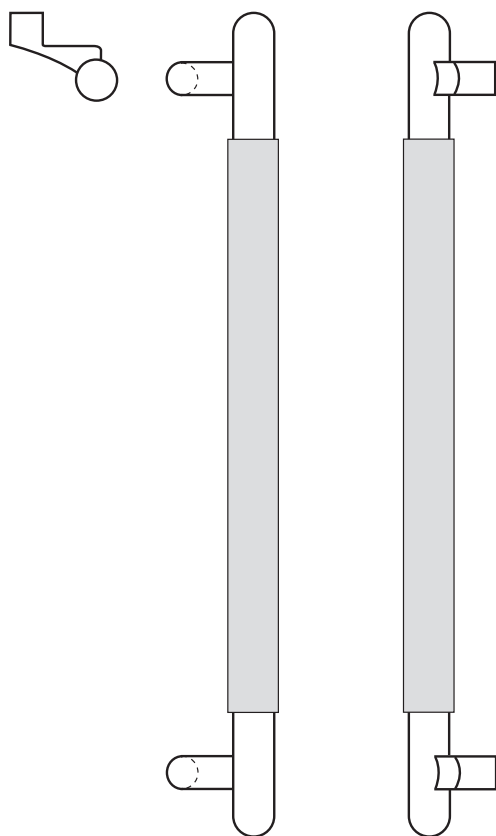

Rockwood RM6190 - Upholstery Leather - Long Offset Pull - Round Ends

Available Finishes:

- US3/605
- US4/606
- US10/612
- US10B/613
- US10BE/613E
- US32/629
- US32D/630

DIAMETER:
1" metal grip,
about $\frac{1}{8}$ " additional
for leather

PROJECTION:
2 $\frac{1}{2}$ "

OVERALL:
36" to 96"

Specifications:

MATERIAL:

Brass, Bronze, Stainless Steel

OPTIONS:

- For optional mid-post, suffix the product number with "MP" (example: RM6190MP)
- Over 96" available on select finishes
- Upholstery Leather colors are available in both Black and Dark Brown

NOTE:

Maximum leather length is 72"