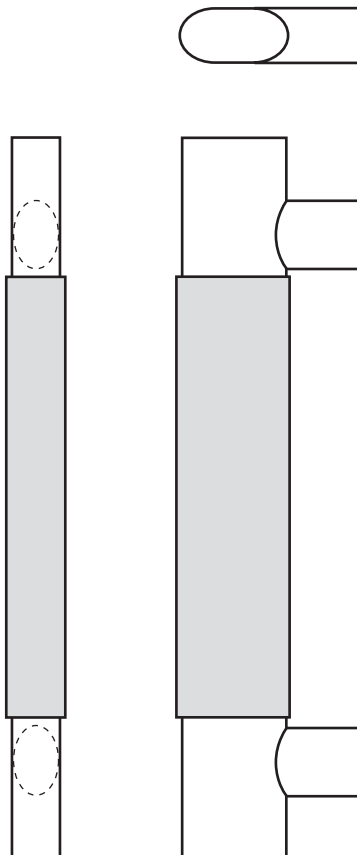

## Rockwood RM6240 - Leather Oval - Flat Oval - Oblong Posts

#### GRIP SIZE:

$\frac{3}{4}$ " x  $1 \frac{1}{2}$ "

#### PROJECTION:

$2 \frac{3}{4}$ "