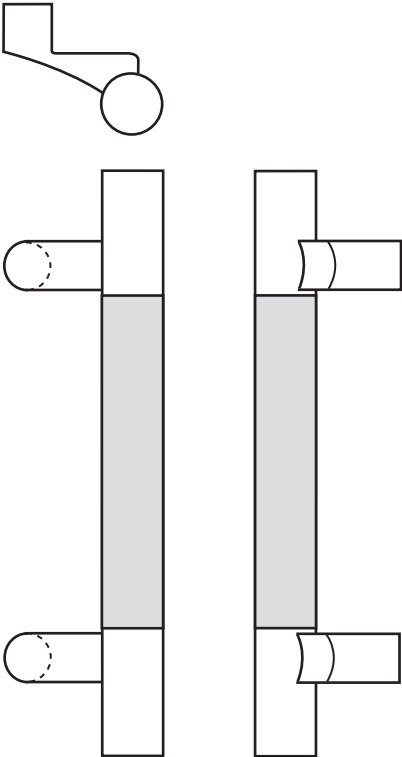

Architectural Door Accessories

ASSA ABLOY

The global leader in
door opening solutions

Rockwood RM6330 - Flush Leather Pull - Offset - Flat Ends

Available Finishes:

- US3/605
- US4/606
- US10/612
- US10B/613
- US10BE/613E
- US32/629
- US32D/630

DIAMETER:
1"

PROJECTION:
2 1/2"

CTC:
Specify

Specifications:

MATERIAL:

Brass, Bronze, Stainless Steel

OPTIONS:

Over 96" available on select finishes

CTC:

Up to 96" CTC available with mid-post

300 Main Street
Rockwood, Pennsylvania 15557
P: 800.458.2424 • F: 800.922.9212
www.rockwoodmfg.com • orders.rockwood@assaabloy.com