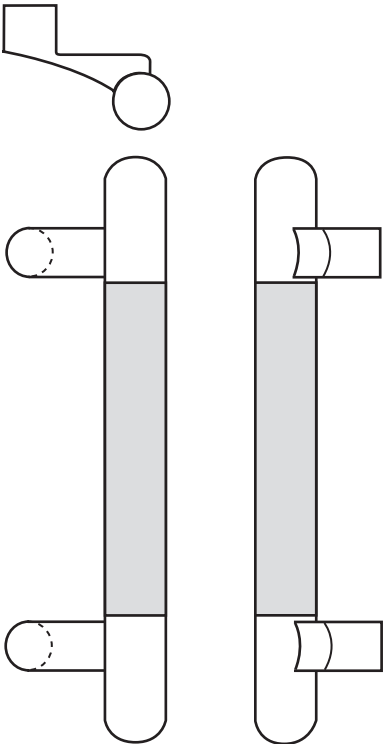

The global leader in
door opening solutions

Rockwood RM6670 - Small Leather - Flush Wrapped Offset Pull - Round Ends

Available Finishes:

- US10BE/613E
- US32/629
- US32D/630
- US32DMS

DIAMETER:

$\frac{5}{8}$ "

PROJECTION:

$1 \frac{7}{8}$ "

CTC:

Specify

Specifications:

MATERIAL:

Brass, Stainless Steel

MOUNTING:

#8-32 x 1" Tapered Head Machine Screws (standard drawer thickness is $\frac{3}{4}$ "; advise if other than $\frac{3}{4}$ ")