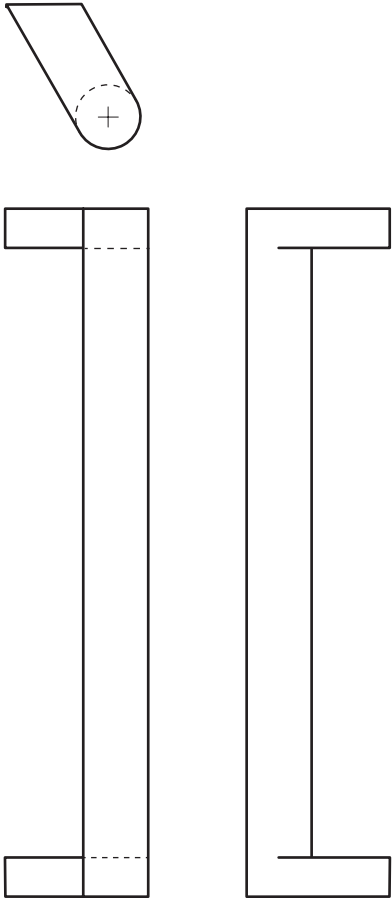

Architectural Door Accessories

ASSA ABLOY

The global leader in
door opening solutions

Rockwood RM7220 - NeoCylinder - Offset Pull without GripZone

Available Finishes:

- US10BE/613E
- US32/629
- US32D/630

DIAMETER:
1 1/4"

CTC:
Specify

PROJECTION:
2 3/4"

Specifications:

MATERIAL:
Stainless Steel

300 Main Street
Rockwood, Pennsylvania 15557
P: 800.458.2424 • F: 800.922.9212
www.rockwoodmfg.com • orders.rockwood@assaabloy.com