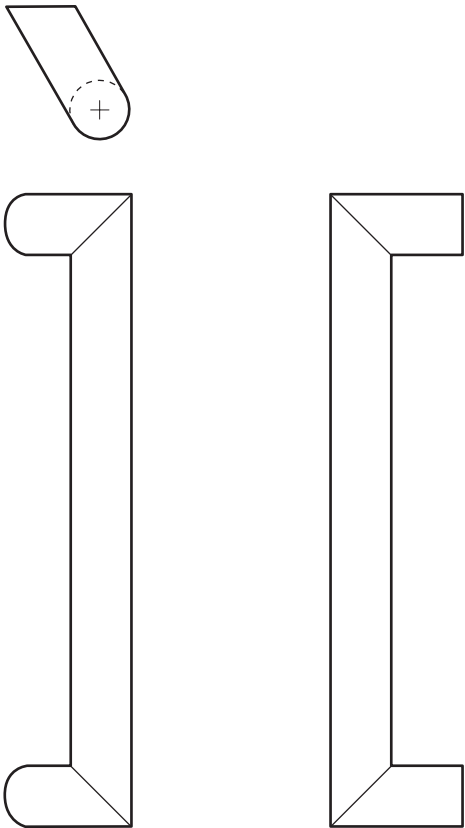

Architectural Door Accessories

ASSA ABLOY

The global leader in
door opening solutions

Rockwood RM7340 - NeoMitre - Offset Pull without GripZone

Available Finishes:

- US10BE
- US32D/630
- US32/629

DIAMETER:
1 1/4"

CTC:
Specify

PROJECTION:
3"

Specifications:

MATERIAL:
Stainless Steel

CTC:
Specify CTC up to 36"

300 Main Street
Rockwood, Pennsylvania 15557
P: 800.458.2424 • F: 800.922.9212
www.rockwoodmfg.com • orders.rockwood@assaabloy.com