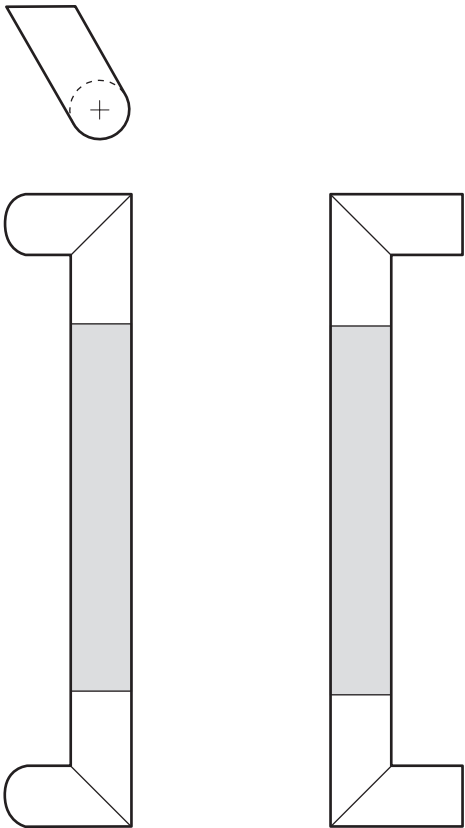

Architectural Door Accessories

ASSA ABLOY

The global leader in
door opening solutions

Rockwood RM7430 - NeoMitre - Offset Pull with GripZone

Available Finishes:

- US32/629

DIAMETER:
1"

CTC:
Specify

PROJECTION:
2 ³/₄"

Specifications:

MATERIAL:
Stainless Steel

CTC:
Specify CTC up to 36"

300 Main Street
Rockwood, Pennsylvania 15557
P: 800.458.2424 • F: 800.922.9212
www.rockwoodmfg.com • orders.rockwood@assaabloy.com