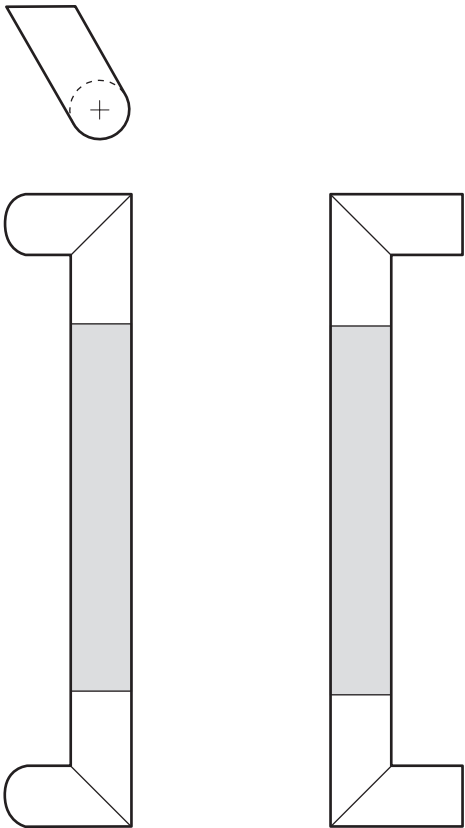

Architectural Door Accessories

ASSA ABLOY

The global leader in
door opening solutions

Rockwood RM7450 - NeoMitre - Offset Pull with GripZone

Available Finishes:

- US32/629

DIAMETER:
1 1/2"

CTC:
Specify

PROJECTION:
3 1/4"

Specifications:

MATERIAL:
Stainless Steel

CTC:
Specify CTC up to 36"

300 Main Street
Rockwood, Pennsylvania 15557
P: 800.458.2424 • F: 800.922.9212
www.rockwoodmfg.com • orders.rockwood@assaabloy.com