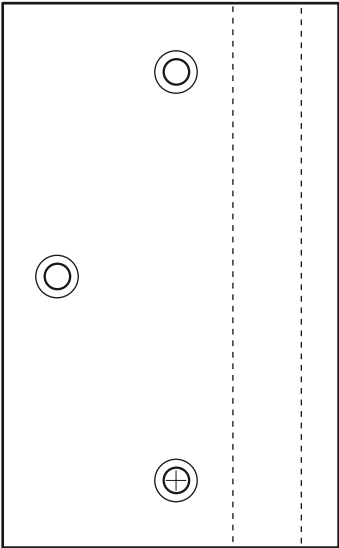

Architectural Door Accessories

ASSA ABLOY

The global leader in
door opening solutions

Rockwood RM751 - Edge Pull Flat Edge Door

Available Finishes:

- US3/605
- US4/606
- US10/612
- US10B/613
- US10BE/613E
- US32/629
- US32D/630

Specifications:

MATERIAL:
Brass, Bronze, Stainless Steel

RETURN:
No

ROD SIZE:
Specify

ORDERING:
Select style pull number, select standard length: 2", 2 1/2", 3", 4", 5", 6", specify door thickness.
Example: RM751-4" US32D 1 3/4" door

300 Main Street
Rockwood, Pennsylvania 15557
P: 800.458.2424 • F: 800.922.9212
www.rockwoodmfg.com • orders.rockwood@assaabloy.com