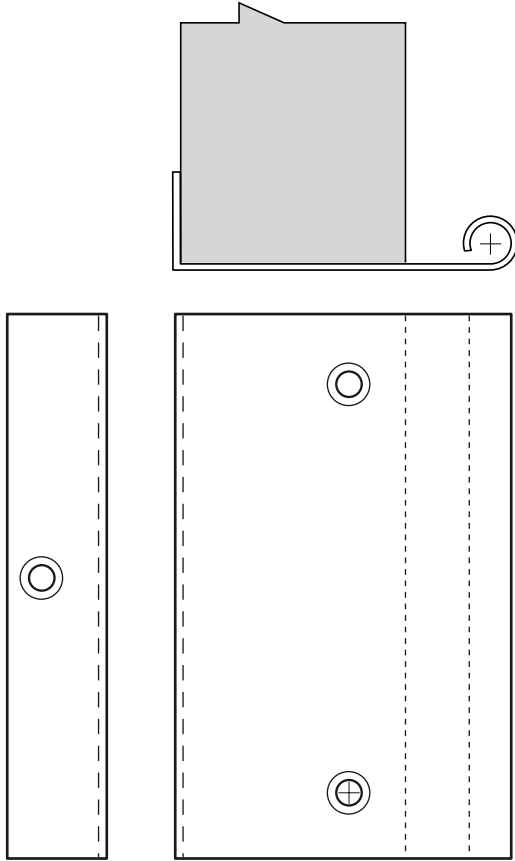

Architectural Door Accessories

ASSA ABLOY

The global leader in
door opening solutions

Rockwood RM752 - Edge Pull Flat Edge Door

Available Finishes:

- US3/605
- US4/606
- US10/612
- US10B/613
- US10BE/613E
- US32/629
- US32D/630

Specifications:

MATERIAL:
Brass, Bronze, Stainless Steel

RETURN:
Yes

ROD SIZE:
Specify

ORDERING:
Select style pull number, select standard length: 2", 2 1/2", 3", 4", 5", 6", specify door thickness.
Example: RM752-4" US32D 1 3/4" door

300 Main Street
Rockwood, Pennsylvania 15557
P: 800.458.2424 • F: 800.922.9212
www.rockwoodmfg.com • orders.rockwood@assaabloy.com