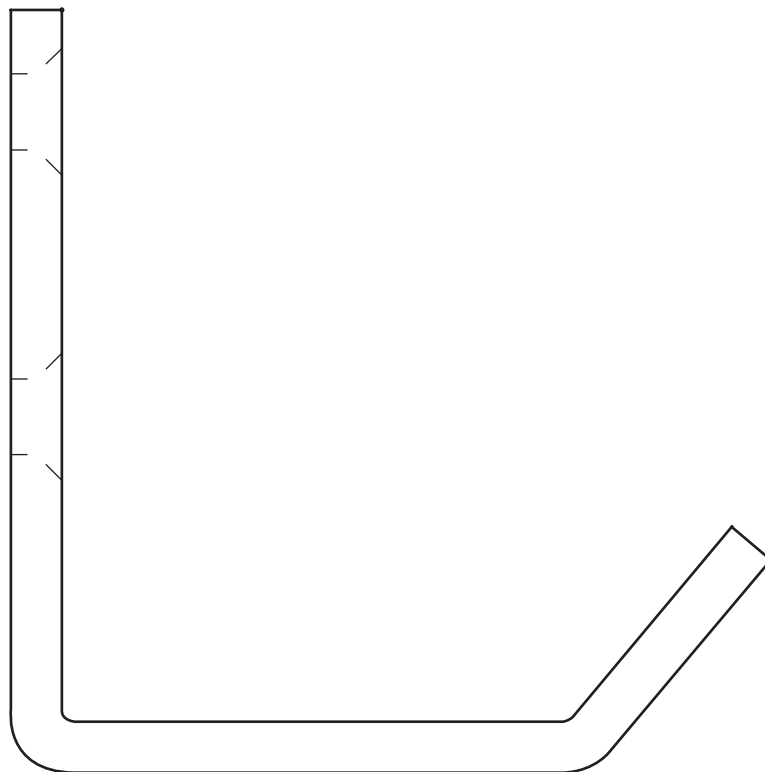

The global leader in
door opening solutions

Rockwood RM829 - Coat Hook

Available Finishes:

- US3/605
- US4/606
- US10B/613
- US10BE/613E
- US26/625
- US26D/626

SIZE:

3/4"W x 1 7/8"

Specifications:

MATERIAL: