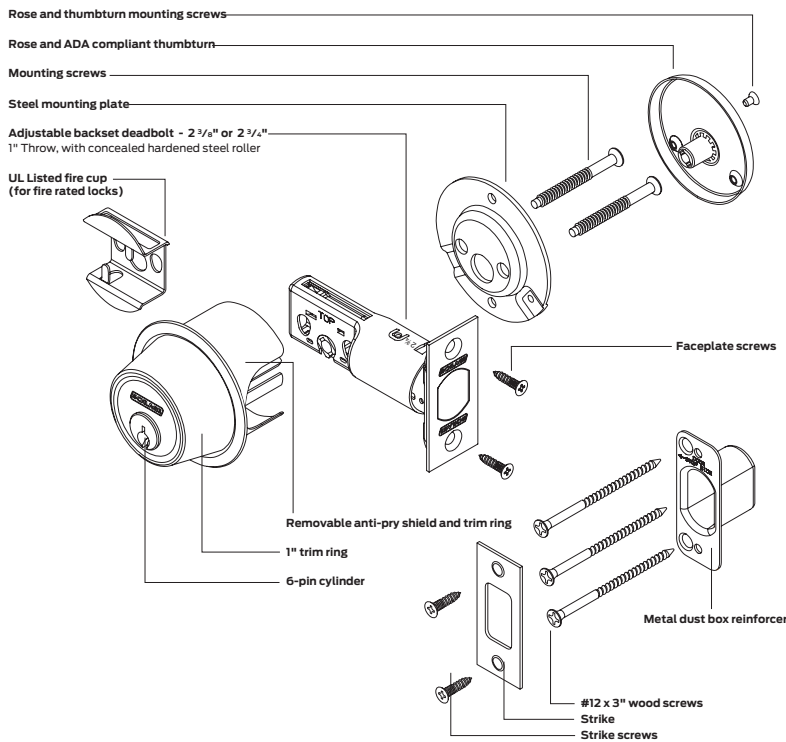

Ordering instructions

Order using standard Schlage order form as follows:

B Series deadbolts						
Function	Cylinder	Latch suffix	Strike	Finish	Door thickness	Options
B560	P	12-288	10-092	626	1 3/4"	F

Lock specifications			
Function	B560, B561, B562, B563, B571, B580, or B581		
Latches	12-288 Square corner (1" x 2 1/4") 2-289 Round corner (1/4" radius) 12-290 Circular deadbolt	12-287 Triple option 12-291 Square corner (1 1/8" x 2 1/4")	
Cylinder	P (Everest 29 standard cylinder) L (Less cylinder) C (Less double cylinder)	R (Everest 29 S123 FSIC) J (Less FSIC) T (Construction FSIC)	G (Everest 29 R family SFIC) B (Less SFIC) BDC (Disposable SFIC) HD (Construction SFIC)
Leave cylinder code blank if cylinder not applicable			
Finish	605 Bright brass 606 Satin brass 609 Antique brass	612 Satin bronze 613 Oil rubbed bronze 619 Satin nickel	625 Bright chrome 626 Satin chrome 626AM Satin chrome anti-microbial 643e Aged bronze
Door thickness	1 3/8" - 1 7/8" standard; see pricebook for additional thicknesses		
Options	Specify "F" for UL Listed fire rating. See pricebook for additional options		

B500 Specifications

Finishes

About Allegion

Allegion (NYSE: ALLE) is a global pioneer in safety and security, with leading brands like CISA®, Interflex®, LCN®, Schlage® and Von Duprin®. Focusing on security around the door and adjacent areas, Allegion produces a range of solutions for homes, businesses, schools and other institutions. Allegion is a $2 billion company, with products sold in almost 130 countries. For more, visit www.allegion.com.

aptiQ ■ LCN ■ SCHLAGE ■ STEELCRAFT ■ VON DUPRIN

© 2015 Allegion
006477, Rev. 05/15
www.allegion.com/us