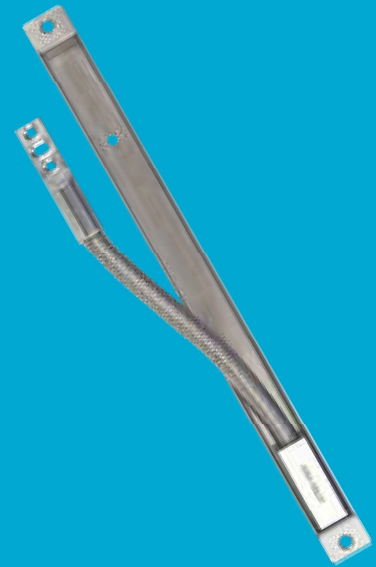

# Securitron® SEPT Square-Cut Electrical Power Transfer

*Square tabs, medium length for flexible power & data transfer*

Concealed, secure conduit for power and data transfer between a frame and door.

This unit is designed with a stamped steel housing and spring steel conduit to protect power and data wires. The square mounting tabs provide easier installation for recessed installation. The Securitron SEPT can be used on swing doors with butt hinges, continuous hinges or pivots with less than 3/4" offset.

Square mounting tabs simplify recessed prep on any door

### Standard Features

- Heavy duty design
- Installs in the door and frame edges
- Flexible steel shield protects wires – 1/4" [6.3mm] inside diameter
- Works with almost any type of butt hinge or continuous hinge
- MagnaCare® lifetime replacement, no-fault, no questions asked warranty

## Dimensions

- Interior Flex Shield: 1/4" [6.3mm]